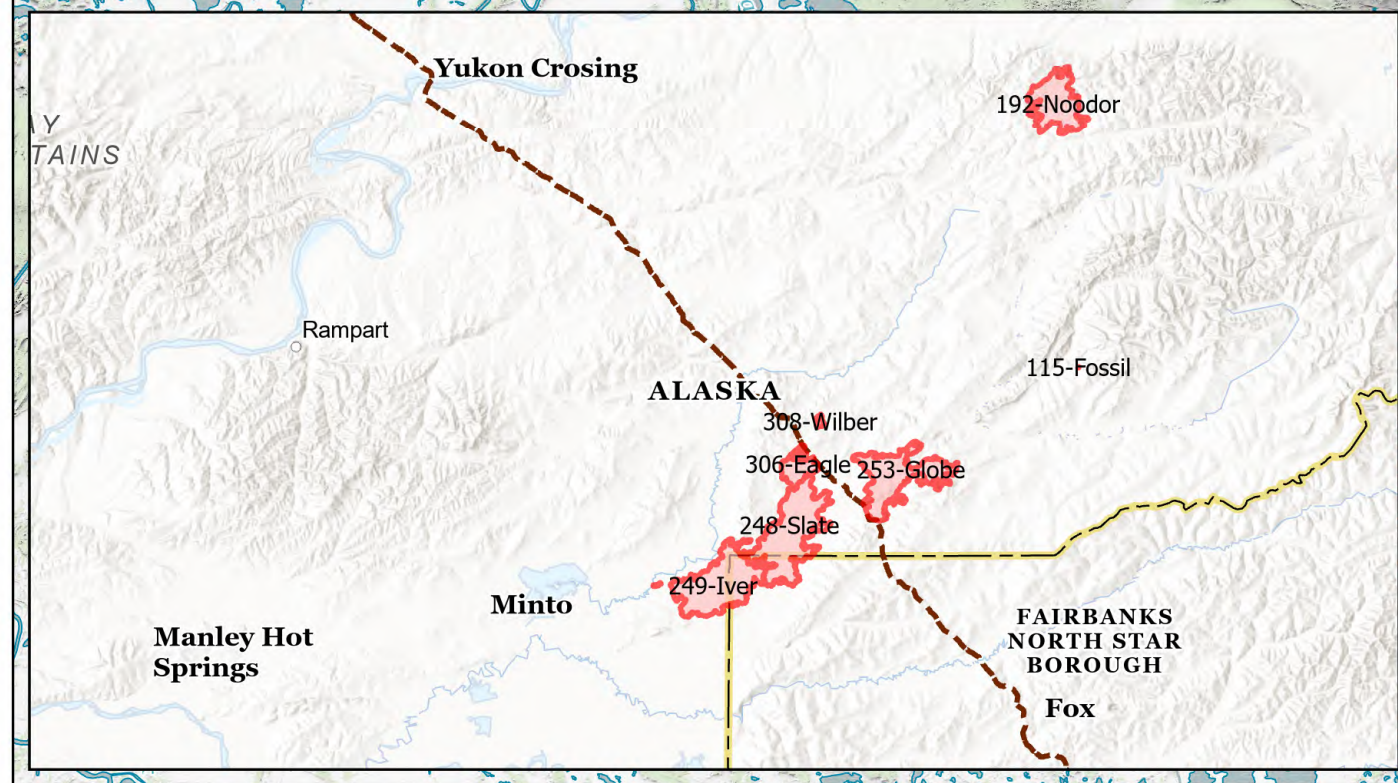

# Information

Grapefruit Complex  
AKUYD-000900  
7/6/2024

1:150,000 | AK IMT | 7/5/2024 2103  
Acres from IR and GPS  
North American 1983 Datum, Lat/Long Grid

- Wildfire Daily Fire Perimeter
- County or Equivalent
- Trans Alaska Pipeline
- White Mountain Closure 6/28
- Evacuation Level 7/05
- Ready