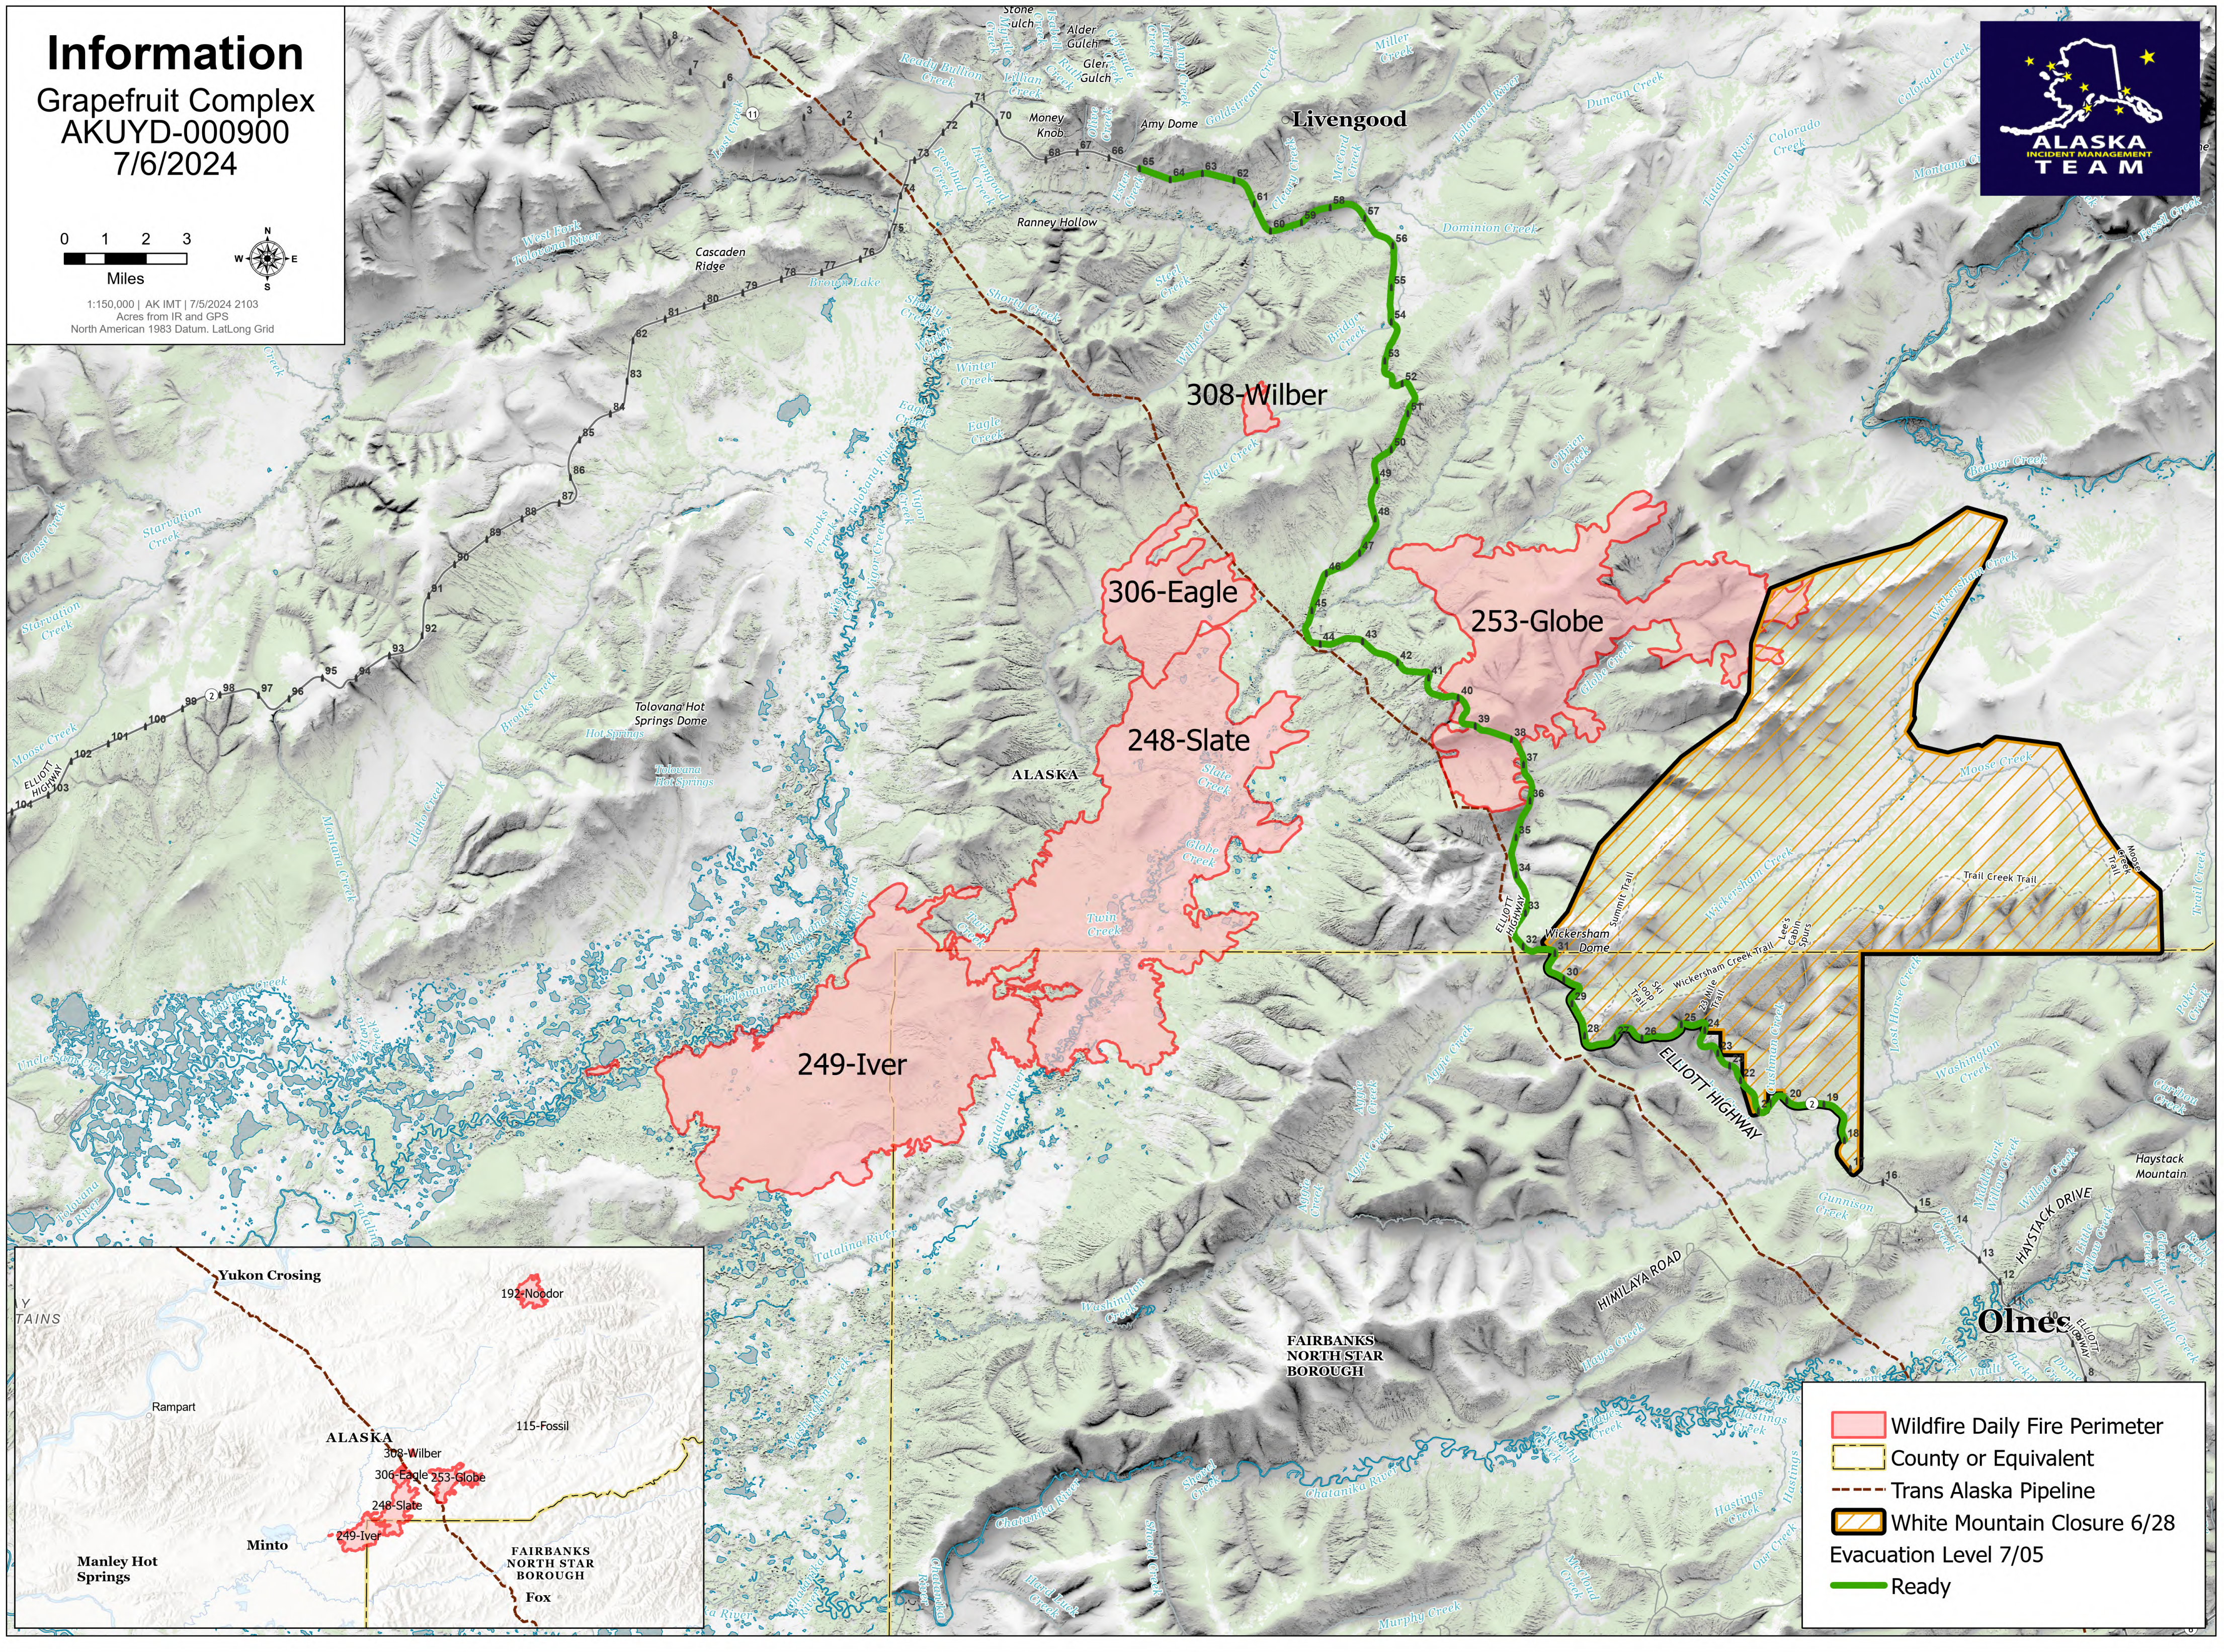

# Information

Grapefruit Complex  
AKUYD-000900  
7/6/2024

1:150,000 | AK IMT | 7/5/2024 2103  
Acres from IR and GPS  
North American 1983 Datum, Lat/Long Grid

- Wildfire Daily Fire Perimeter
- County or Equivalent
- Trans Alaska Pipeline
- White Mountain Closure 6/28
- Evacuation Level 7/05
- Ready